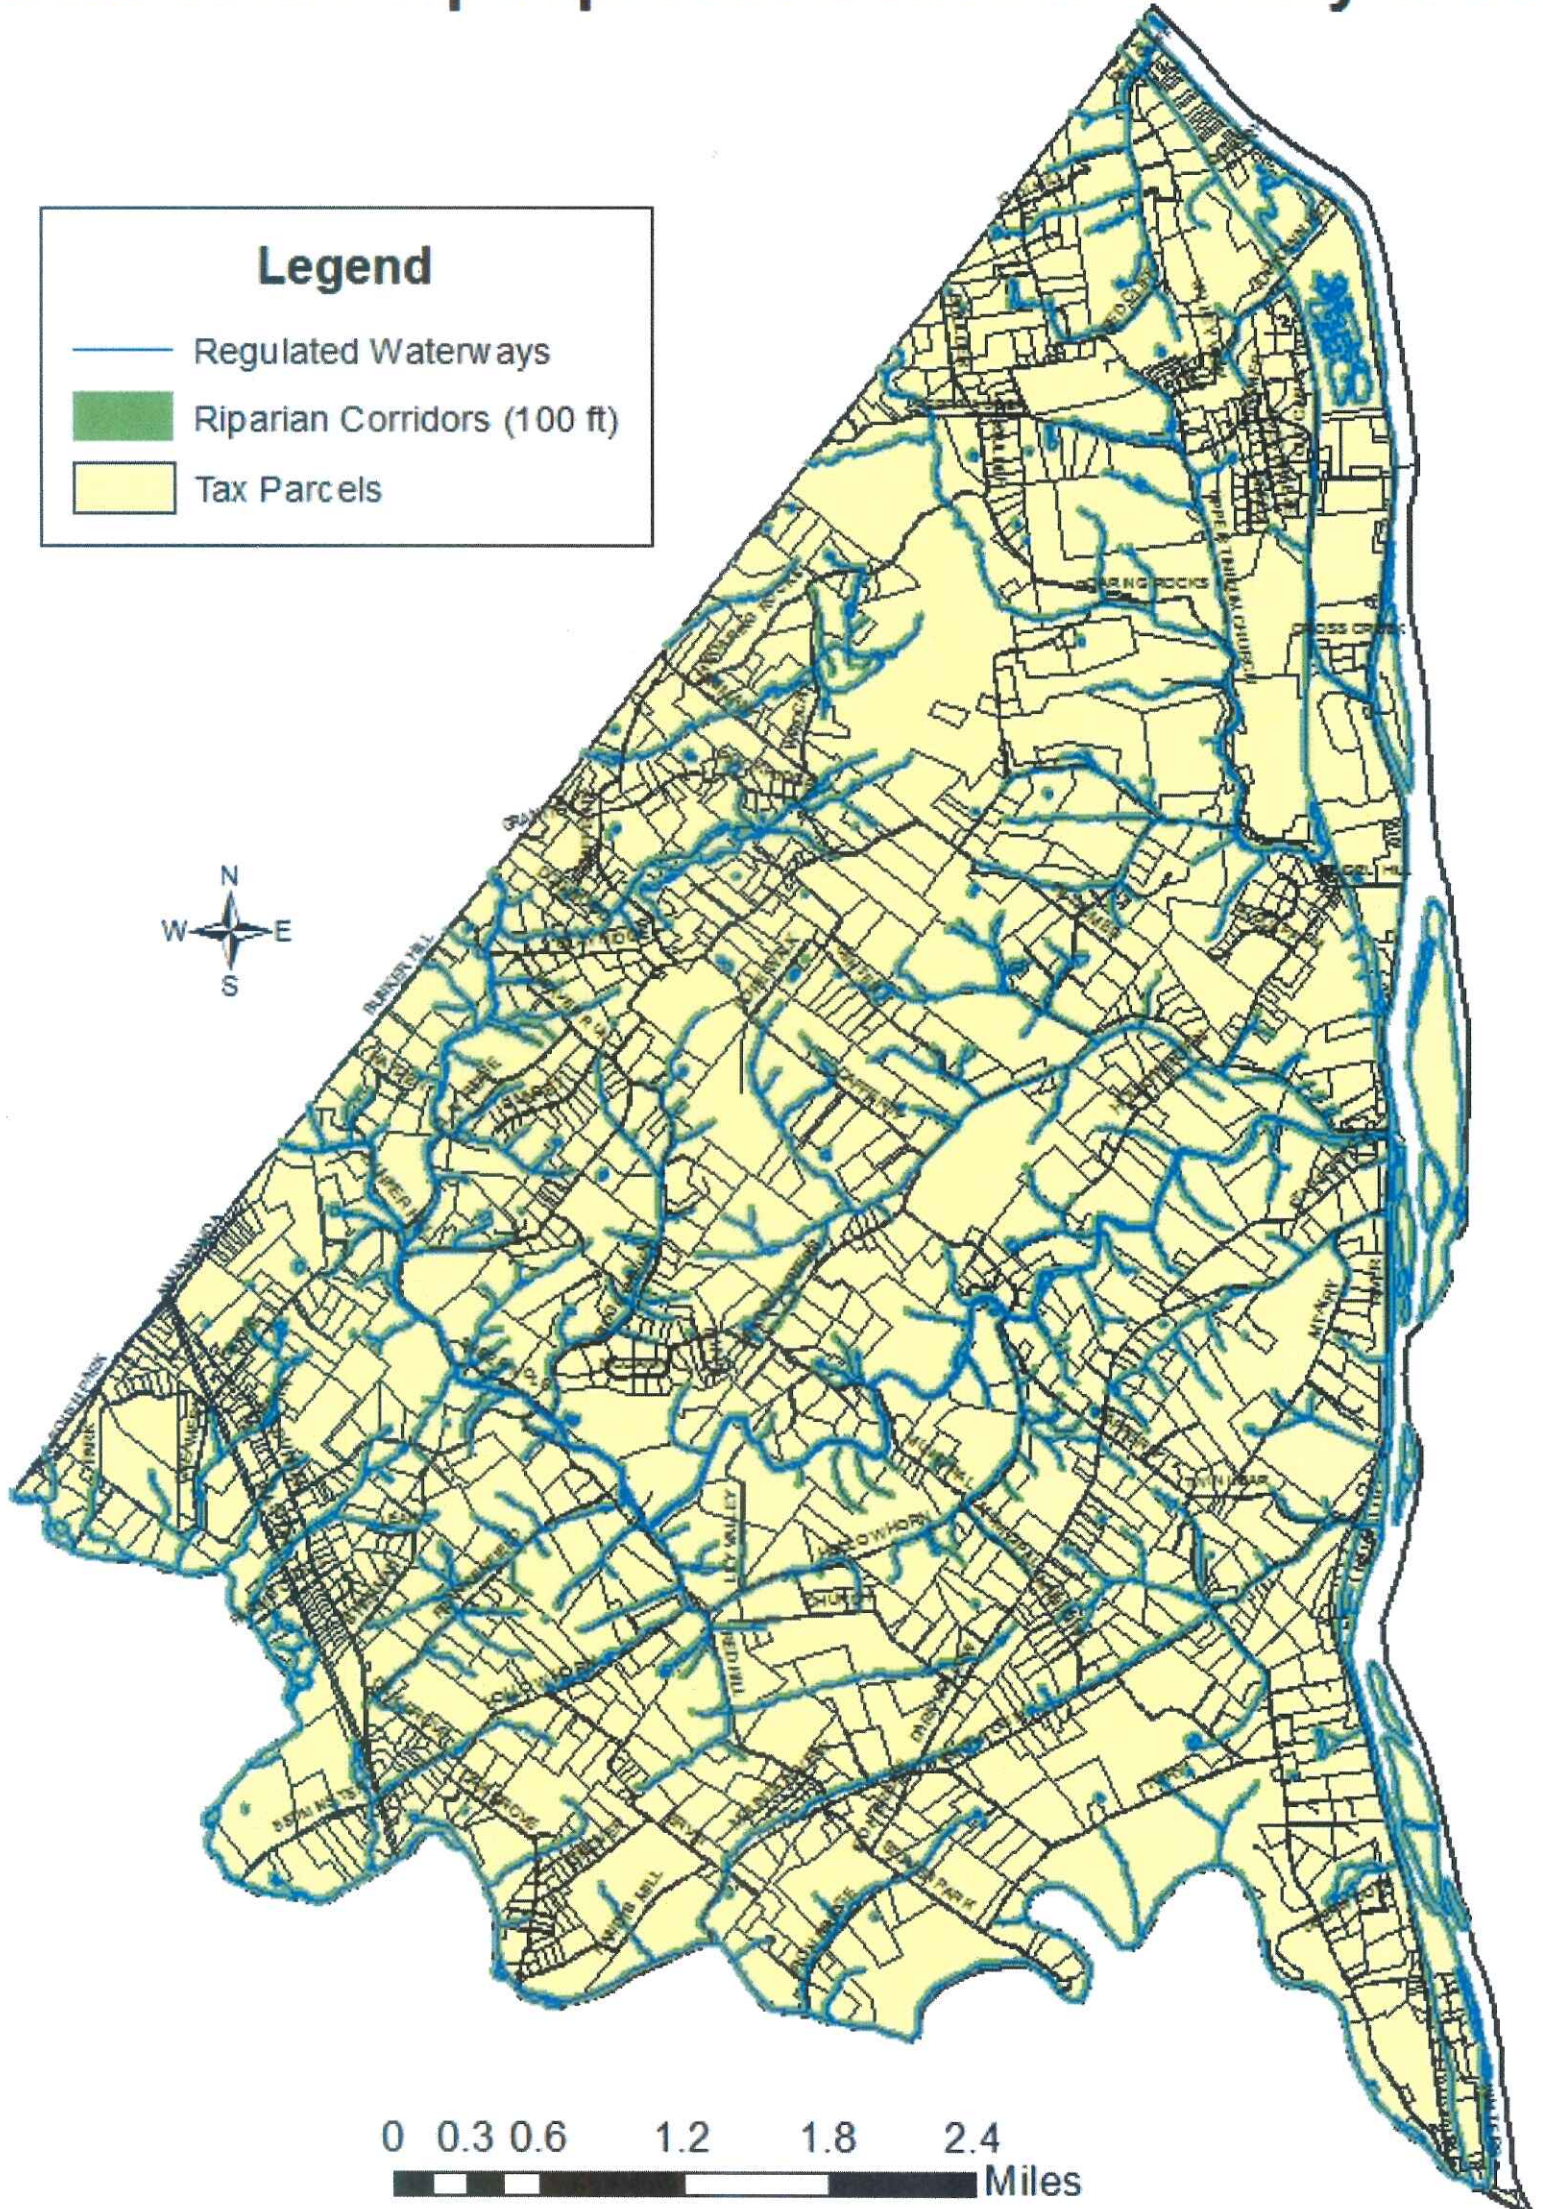

Tinicum Township Riparian Corridor Overlay District

Legend

- Regulated Waterways
- Riparian Corridors (100 ft)
- Tax Parcels

0 0.3 0.6 1.2 1.8 2.4 Miles