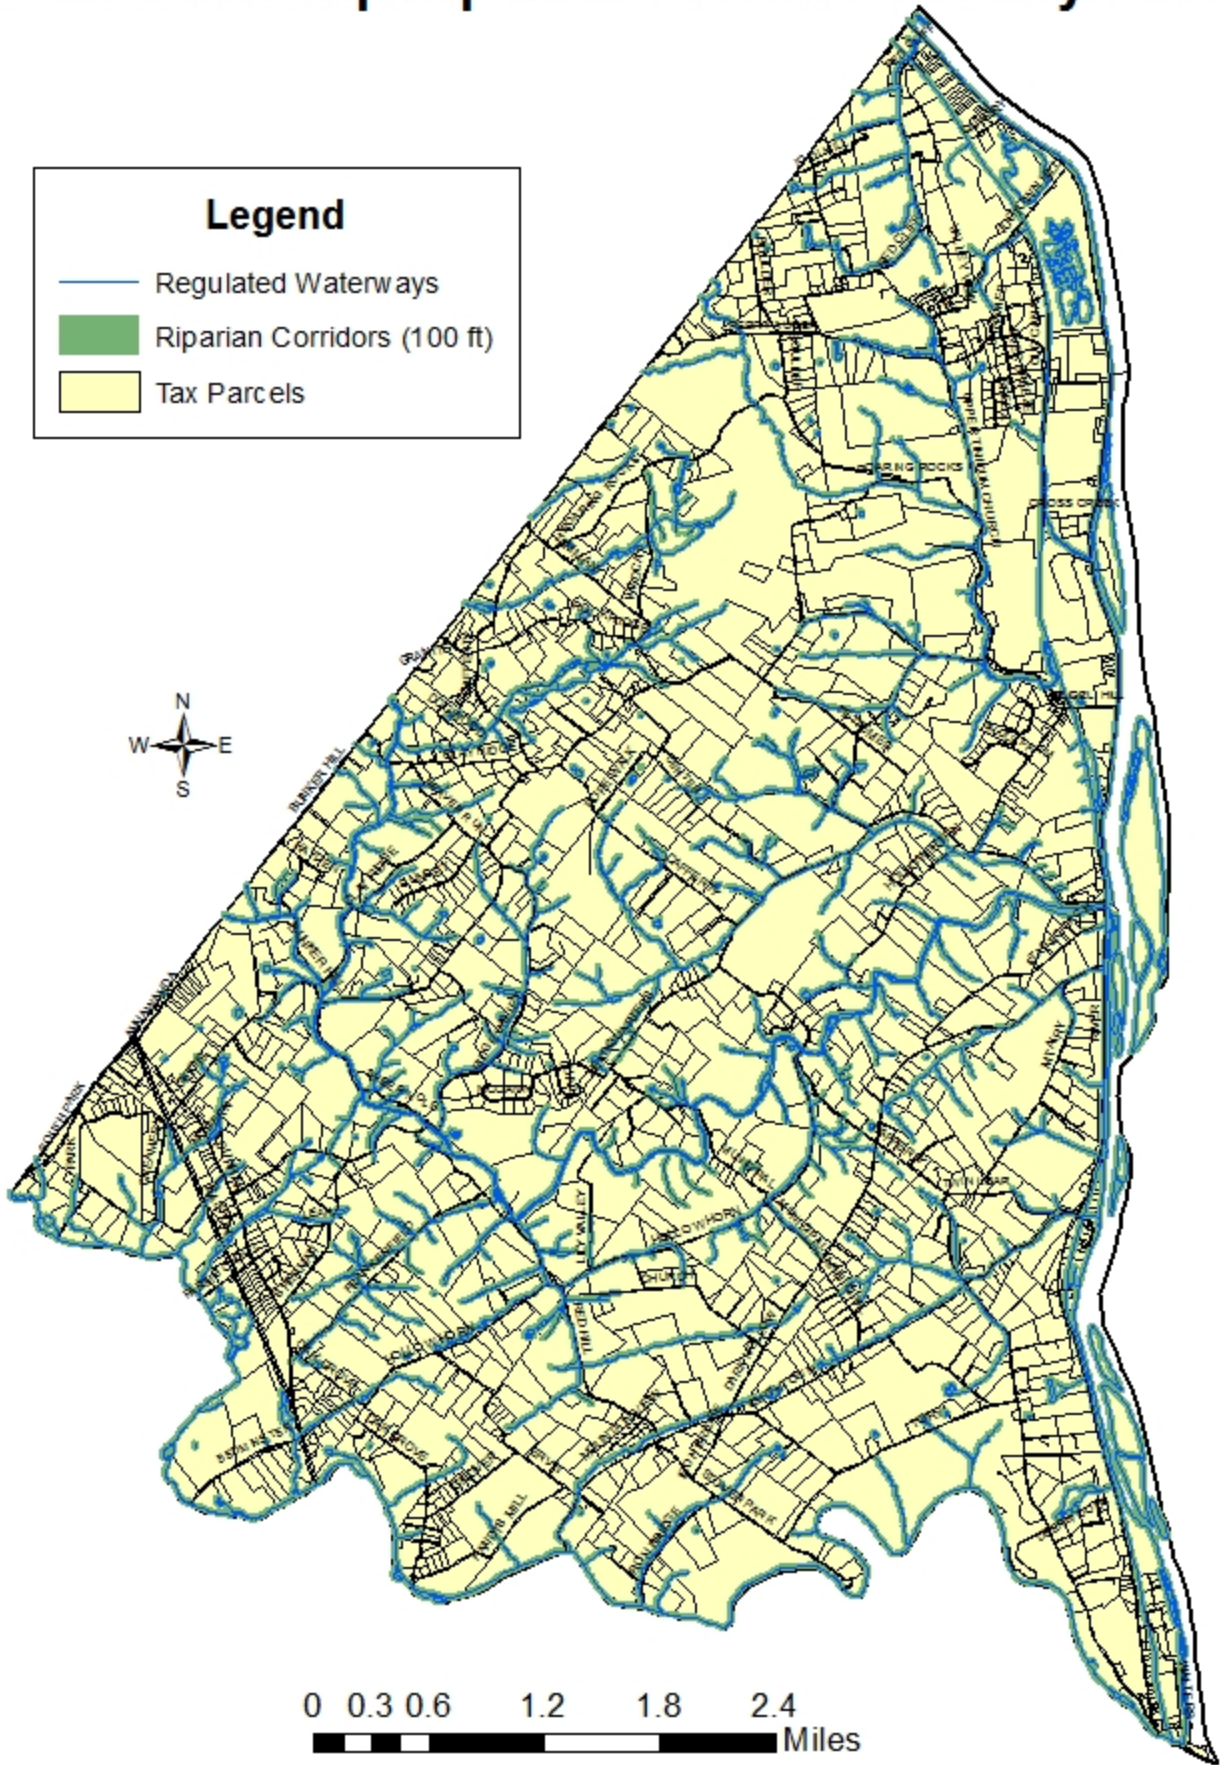

Tinicum Township Riparian Corridor Overlay District

Legend

- Regulated Waterways
- Riparian Corridors (100 ft)
- Tax Parcels

0 0.3 0.6 1.2 1.8 2.4
Miles